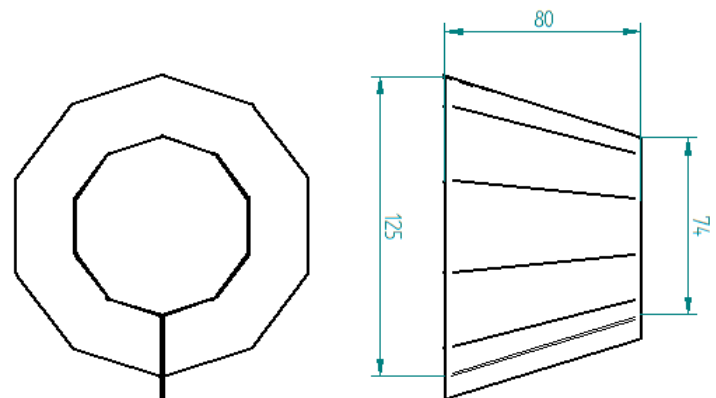

LumEdit DLM2000 WideFlood 10f.Idt Polar Diagram