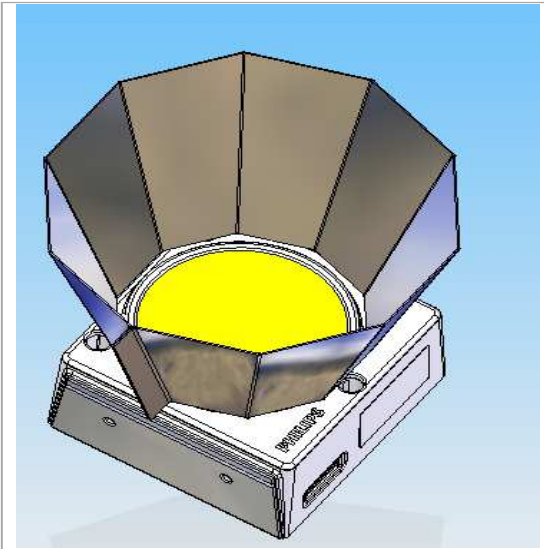

PIRAMIDE 125/58

REFLECTOR FOR LED TYPE FORTIMO

Order Number: 595/FOR125

2x30° Reflector

- Reflector for LED type FORTIMO DLM
- LOR 91%
- Material: Miro 27 silver
- Surface: specular

Technical features

- Reduced overall dimensions
- Opening of light beam angle: 58°
- Spot light uniformity
- Light Output Ratio: 98,2%
- Excellent anti glare results. This optic system shows the Unified Glare Rating value lower than 17. Standard UGR value is 19 (UNI EN 12464-1).
- Optima visual comfort